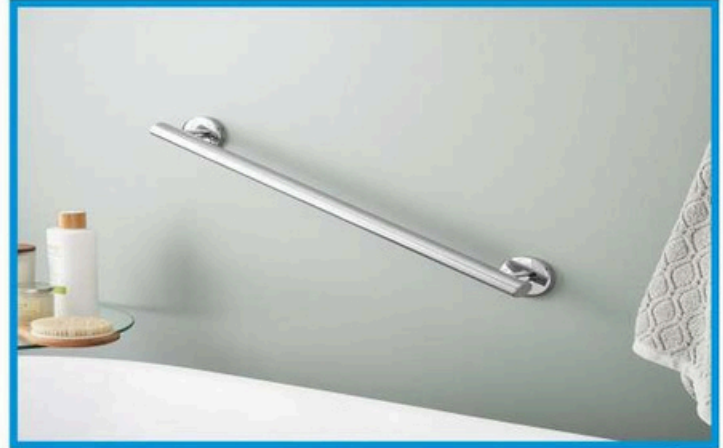

Mortise Handle (SS 202/304/316)