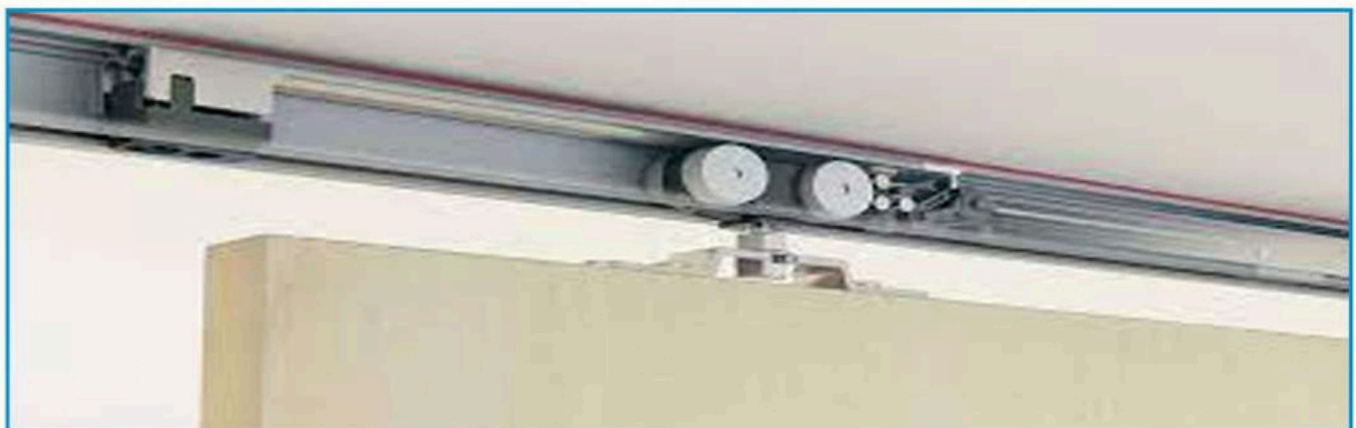

Material - Stainless Steel
Material Grade - SS 202/304/316

Finish - PSS / SSS